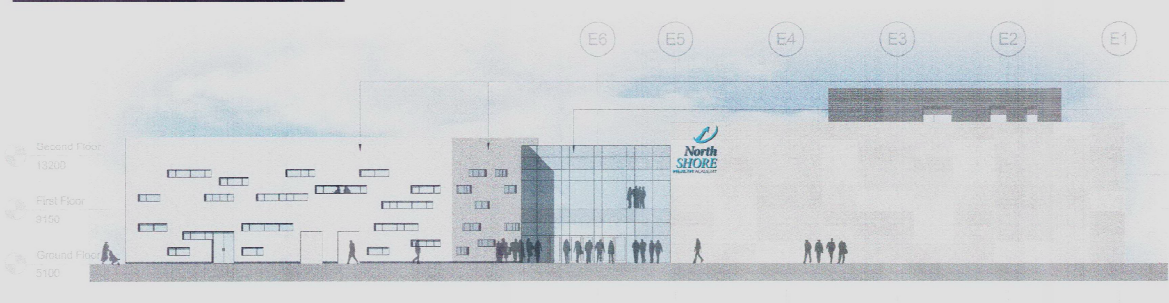

North Elevation

PPC Aluminium half round wall profile
Steel to first 3m.
PPC Aluminium curtain walling system with glazed look-a-like panels

East Elevation

White Insulated Render System
PPC Aluminium Curtain Walling System with Glazed Look-a-Like Panels
Architectural Split Face Blockwork

South Elevation

Architectural Split Face Blockwork
PPC Aluminium Half Round Wall Profile
Punched PPC Aluminium Windows / Curtain Walling
White Insulated Render System
PPC Aluminium curtain walling system with glazed look a like panels

West Elevation

Architectural Split Face Blockwork
Through Coloured Render System
PPC Aluminium Half Round Wall Profile

00	15/11/11	Issued for Planning Submission	SBL	RWI
REV	DATE	DESCRIPTION	DTN	CHKD

STOCKTON CUSTOMER SERVICES
RECEIVED
24 NOV 2011